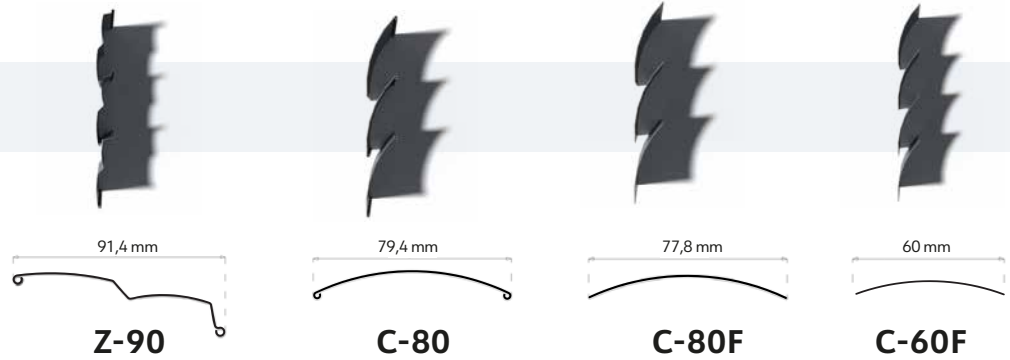

## TYPES OF SLATS

**SIERANT**

PROFILE	with gasket	allow precise control of light	flat collarless profile	flat collarless profile
GUIDE PINS	steel	riveted to the slat PCV	steel	steel
SLATTILT	up to 90°	up to 180°	up to 90°	up to 90°
				MINIMUM INSTALLATION DEPTH