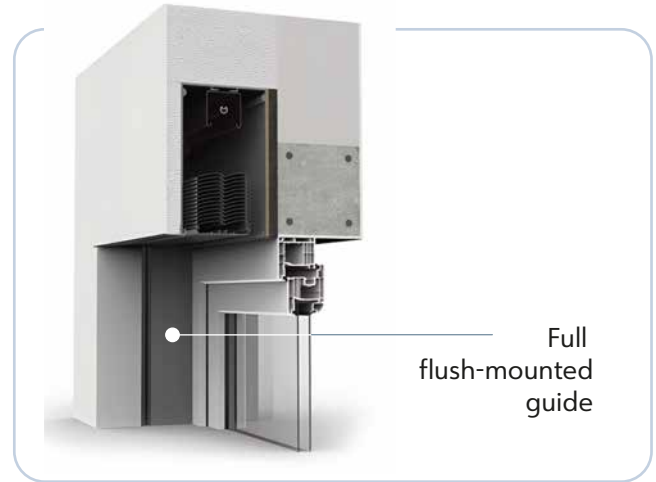

## OPTIONAL FACADE BLINDS

**Z-90**

- C-90
- C-90 BOX
- C-90 HF
- C-90 CUBE/OVAL
- C-80 L

**C-80**

- C-80
- C-80 BOX
- C-80 L
- C-80 CUBE/OVAL
- C-80 FLAT
- C-80 L FLAT

**C-50**

- C-50L
- C-50 SLIM

## FLUSH-MOUNTED VERSION

## SURFACE-MOUNTED VERSION

Front inspection flap  
for easier installation  
and service

Selection of different  
guide channels

Selection of different  
depth of TenBox®  
guide channels

Quick installation of TenBox® guide channels with no visible mounting holes or plugs