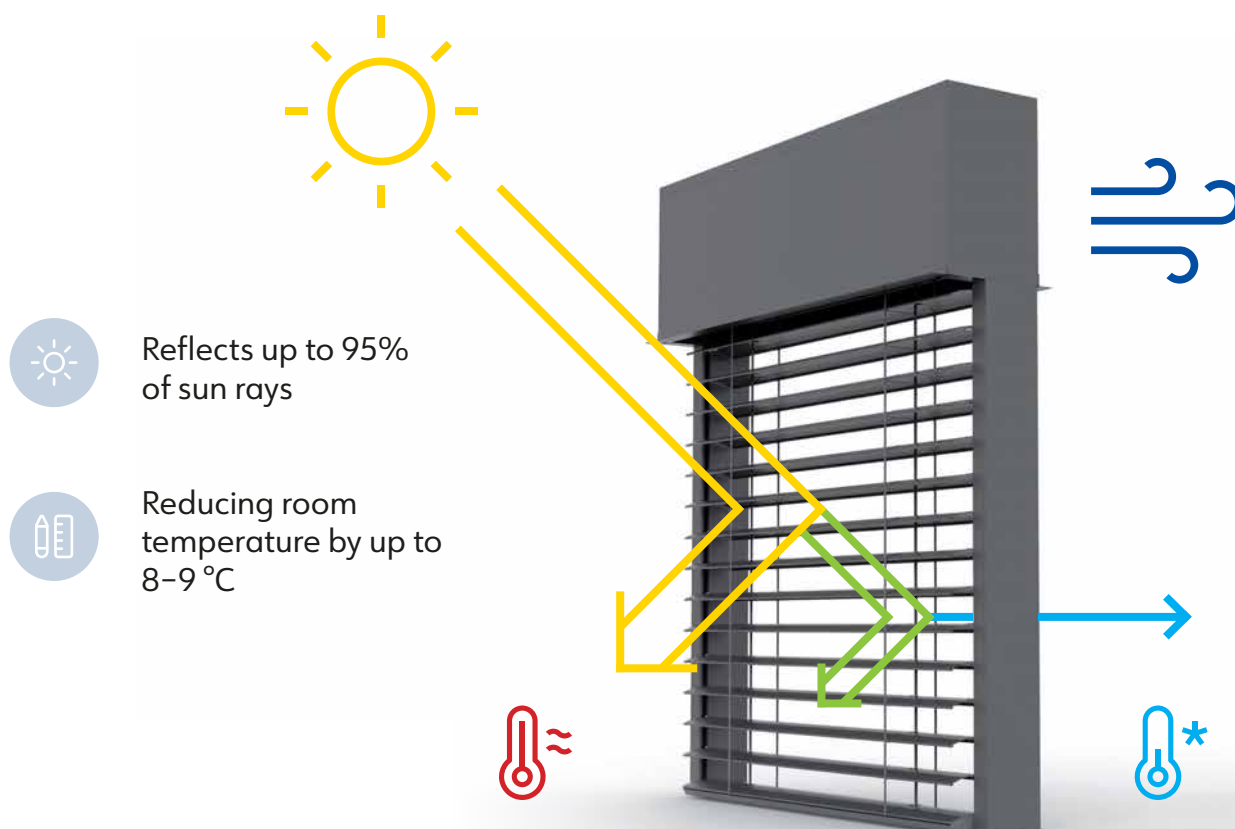

FACADE BLINDS CONTROL SYSTEM

MANUAL CONTROL

Using a crank made of plastic, aluminum and steel elements.

ELECTRIC CONTROL

The blinds are equipped with 230V electric drives controlled by wall switches. The drives are located in the blind's head rail. It is possible to control multiple blinds simultaneously using a single drive.

REMOTE CONTROL

Electric drives can have built-in or additionally be equipped with external radio receivers, which allow you to control the blinds using wireless remote controls. As with electric blinds, it's possible to control multiple blinds simultaneously using a single drive.

DRIVES

Optional INEL controllers
with Somfy and Elero drives

somfy®

e l e r o
Sun Shading Solutions **Nice**

inel®