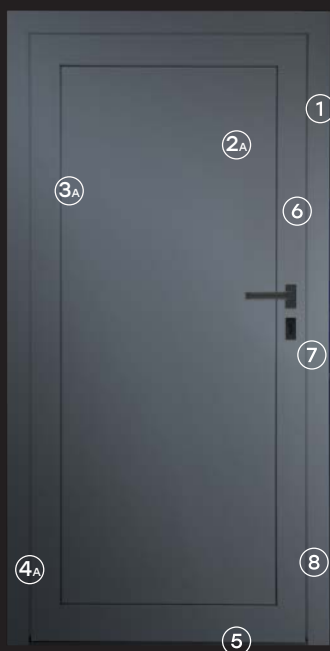

PANEL DOOR

- ① Door frame based on a thermally insulated system sections with a construction depth of 70 to 95 mm.
- ② Door panel filled with hardened polyurethane foam PUR or XPS, with high thermal insulation. Available in one-sided or double-sided aligned version, in many designs.
- ③ Decorative millings or optional stainless steel application aligned on one side or both sides.
- ④ Door hinges in a style that takes into account the latest trends. Available with roller or concealed hinges.
- ⑤ Low aluminum threshold with thermal insert and seal.
- ⑥ Automatic lock access control via numeric keypad, proximity reader, fingerprint reader, remote control or smart connect.
- ⑦ Class A or C door insert, optionally in a one key system.
- ⑧ Multipoint locking system. Available in automatic version.