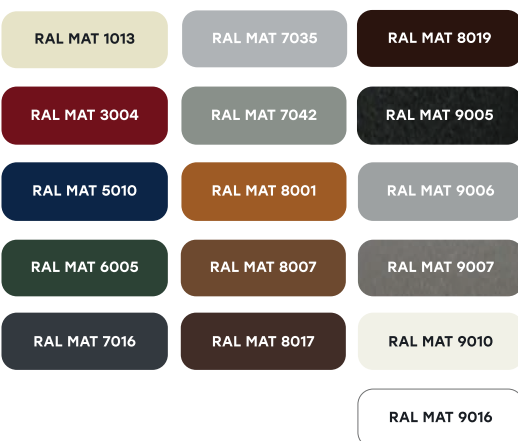

GLASS IN THE DOOR PANEL: VSG 33.1 TF/TGI/F4MM, F/TGI/F4MM

STANDARD
AND PREMIUM
OFFER

COLORS

Door panels are made of weather-resistant materials and covered with specialized varnishes or epoxy resins. Thanks to this, they maintain their aesthetic appearance for a long time. Scan the qr code and discover a wide range of colors suited to any architectural style and interior.

PALLET
STANDARD
AND PREMIUM

ALURON AS 75

RAL MAT

RAL STRUCTURE

ALUPROF MB-79N, MB-86N, MB-104

RAL MAT

RAL STRUCTURE

*METALLIC FINISHES