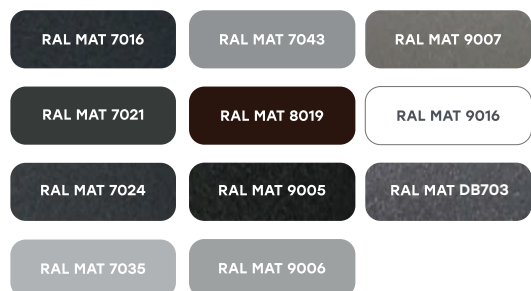

GLASS IN THE DOOR PANEL: VSG 33.1 TF/TGI/F4MM, F/TGI/F4MM

STANDARD
AND PREMIUM
OFFER

COLORS

Door panels are made of weather-resistant materials and covered with specialized varnishes or epoxy resins. Thanks to this, they maintain their aesthetic appearance for a long time. Scan the qr code and discover a wide range of colors suited to any architectural style and interior.

PALLET
STANDARD
AND PREMIUM

ALURON AS 75

RAL MAT

RAL STRUCTURE

ALUPROF MB-79N, MB-86N, MB-104

RAL MAT

RAL STRUCTURE

*METALLIC FINISHES