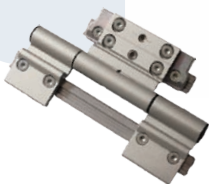

ROLLER HINGES

IN THE COLOR
OF DOORS EXCLUDING
WOOD-LIKE FINISHES